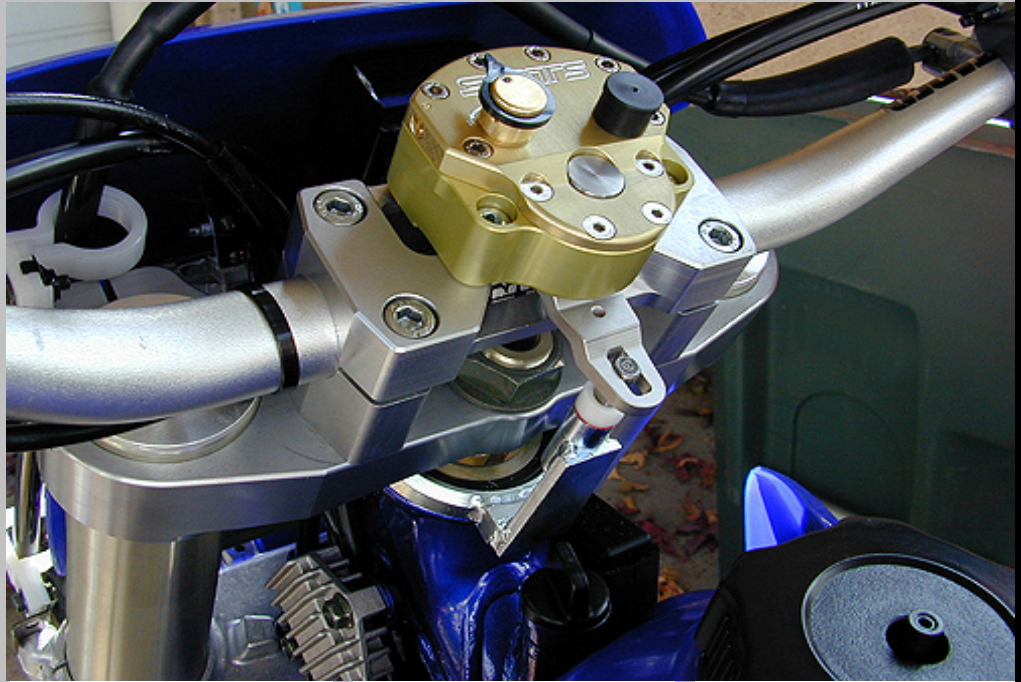

Scotts Stabilizer Applications for Dirt Bikes and Quads

Aprilia

RXV 440	2007-08
RXV 550	2007-08

ATK

Most models	1986-03

BMW

G650X	2007-08

Cannondale

All models	2000-03
Quads	2000-03

CCM

All models	1996-03

Gas Gas

All 2 strokes	1997-2007
All 4 strokes	2002-2007

Maico

Most models	1984-88

Sherco

Most models	2005-07

TM

All models	1996-05

VOR

All models	1999-03

Vertemati

All models	1999-04

Standard style mount shown above